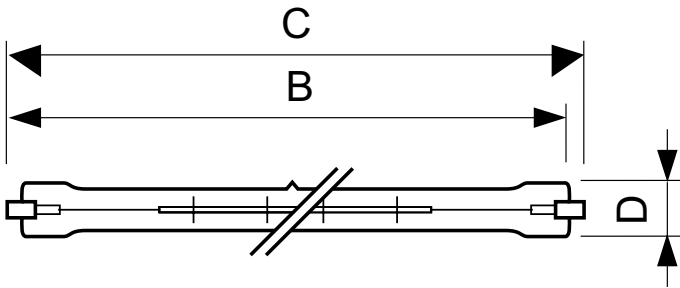

Plusline Large

Plusline L 1500W R7s 230V 1CT/10

Mains-voltage linear lamp giving white halogen light

Product data

General Information	
Cap-Base	R7S [R7s]
Operating Position	P4 [Parallel +/-4D or Horizontal(HOR)]
Nominal Lifetime (Nom)	2000 h
Switching Cycle	8000X
Light Technical	
Luminous Flux (Nom)	33000 lm
Luminous Flux (Rated) (Nom)	33000 lm
Correlated Color Temperature (Nom)	2900 K
Luminous Efficacy (Rated) (Nom)	22 lm/W
Color Rendering Index (Nom)	100
LLMF at End of Nominal Lifetime (Min)	80 %
Operating and Electrical	
Power (Rated) (Nom)	1500.0 W
Lamp Current (Nom)	6.52 A
Starting Time (Nom)	0.0 s
Warm Up Time to 60% Light (Nom)	instant full light
Power Factor (Nom)	1
Voltage (Nom)	230 V
Controls and Dimming	
Dimmable	Yes

Mechanical and Housing	
Bulb Finish	Clear
Approval and Application	
Energy Efficiency Label (EEL)	C
Energy Consumption kWh/1000 h	1500 kWh
Luminaire Design Requirements	
Bulb Temperature (Max)	900 °C
Pinch Temperature (Max)	350 °C
Product Data	
Full product code	872790080857500
Order product name	Plusline L 1500W R7s 230V 1CT/10
EAN/UPC - Product	8727900808575
Order code	923932243241
Numerator - Quantity Per Pack	1
Numerator - Packs per outer box	10
Material Nr. (12NC)	923932243241
Net Weight (Piece)	0.020 kg
ILCOS Code	HDG//RS-1500-230-R7s-250,7

Plusline Large

Dimensional drawing

Product	D (max)	B (max)	B	B (min)	C (max)
Plusline L 1500W R7s 230V 1CT/10	11 mm	252.3 mm	250.7 mm	249.1 mm	254.1 mm

DEBig 1500W R7s 230V T11 CL